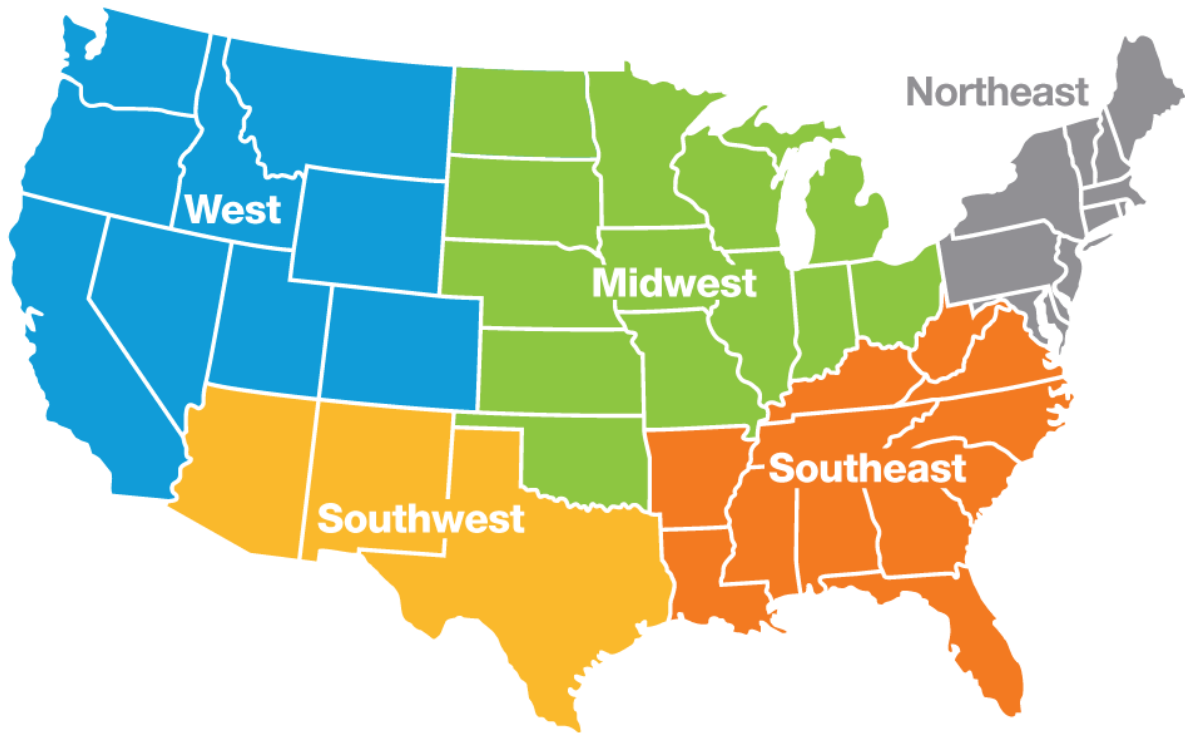

NACME Partner Institutions

Northeast

Bucknell University
The City College of NY
Cornell University
Fairfield University
Morgan State University
New Jersey Institute of Technology
New York University
Tandon School of Engineering
Rochester Institute of Technology
Rutgers, The State University of New Jersey
Stevens Institute of Technology
Syracuse University
University of Bridgeport
University of Maryland, Baltimore County

Southeast

Florida A&M University
Florida International University
Georgia Institute of Technology
Louisiana State University
North Carolina A&T State University
Polytechnic University of Puerto Rico
Tennessee Technological University
Tuskegee University
University of Arkansas
University of Central Florida
Virginia Polytechnic Institution and State University
West Virginia University

Midwest

Kansas State University
Kettering University
Milwaukee School of Engineering
Missouri University of Science and Technology
Purdue University
Rose-Hulman Institute of Technology
University of Akron
University of Illinois at Urbana-Champaign
University of Michigan, Ann Arbor

Southwest

Northern Arizona University
Prairie View A&M University
Texas A&M University
University of Houston
The University of Texas at El Paso
The University of Texas at San Antonio

West

California State University, Los Angeles
California State University, Sacramento
San Jose State University
University of Alaska, Anchorage
University of California, San Diego
University of Colorado Boulder
University of Southern California
University of Washington